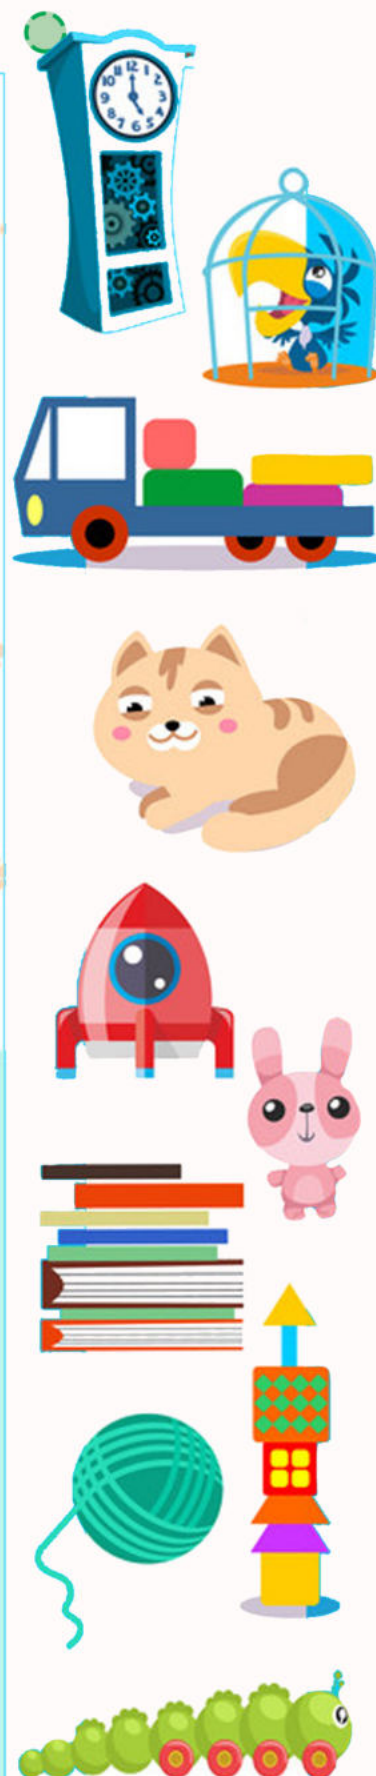

КАРТИНКИ - НАХОМИЛКИ

НАЙДИ И ПОКАЖИ 10 ОБЪЕКТОВ НА КАРТИНКА

A vibrant jungle scene with a girl in a purple dress on the left. The scene is filled with pink flowers, green leaves, a blue elephant, a snail, and a pineapple. The 'SMART BABY GAMES' logo is in the top left corner.

© Smart_babygames

НАЙДИ И ПОКАЖИ 10 ОБЪЕКТОВ НА КАРТИНКА

A pink cat is painting a picture of a night landscape on an easel in a garden. A yellow cat is in a birdhouse, and a tiger is sleeping. Various objects like a ladybug, a chessboard, a strawberry, and a snail are scattered around. A vertical list of these objects is on the right. The 'SMART BABY GAMES' logo is in the top left corner.

© Smart_babygames

НАЙДИ И ПОКАЖИ 10 ОБЪЕКТОВ НА КАРТИНКА

A dog is cutting a girl's hair in a salon. The scene includes a checkered awning, balloons, a hairbrush, a hair dryer, and a comb. A vertical list of these items is on the right. The 'SMART BABY GAMES' logo is in the top left corner.

НАЙДИ И ПОКАЖИ 10 ОБЪЕКТОВ НА КАРТИНКЕ

НАЙДИ И ПОКАЖИ 10 ОБЪЕКТОВ НА КАРТИНКЕ

© Smart_babygames

НАЙДИ И ПОКАЖИ 10 ОБЪЕКТОВ НА КАРТИНКЕ

НАЙДИ И ПОКАЖИ 10 ОБЪЕКТОВ НА КАРТИНКЕ

НАЙДИ И ПОКАЖИ 10 ОБЪЕКТОВ НА КАРТИНКЕ