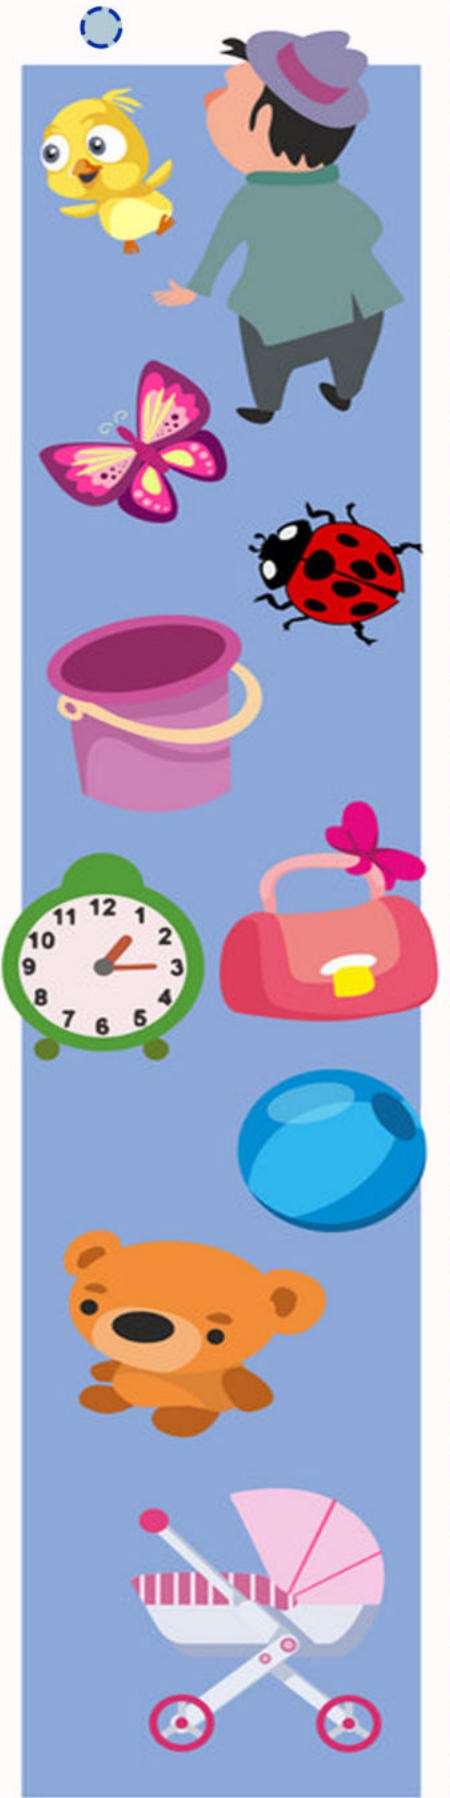

НАЙДИ И ПОКАЖИ 10 ОБЪЕКТОВ НА КАРТИНКЕ